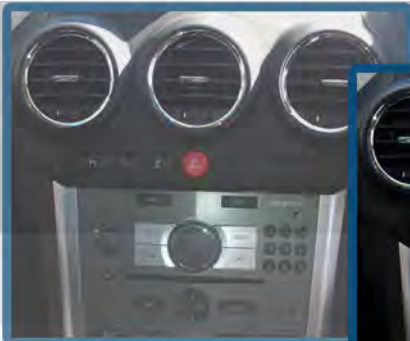

HOLDEN Commodore / Cruze

Integrated Navigation System

[Audio Display]

Press 1.5 seconds to switch

[Navi Display]

**Press and hold 'Hang up' button on Steering wheel
to change screen between Navigation & Factory screen**

It doesn't change any car factory settings.

Powered by iGO Primo - the most accurate & powerful map in Australia

- * Uses Steering Wheel buttons to turn On / OFF Navi
- * Compatible with Factory reverse Camera
- * Keeps the factory setting (Retrofit)
- * Comes with 1 year warranty (3 year option available)

HOLDEN Captiva 5 / 7 SAT NAV Multimedia System

Captiva 5 - Before

Captiva 5 - After

Captiva 7 - After

Captiva 7 - Before

Supported Features

MP3 iPod Bluetooth GPS Touch MP4 SD Radio Photoalbum USB DVD Plug&Play

Powered by iGO Primo - the most accurate & powerful map in Australia

Compatible with CAPTIVA 5 / CAPTIVA 7 vehicles

HOLDEN Colorado / Malibu / Barina

Integrated Navigation System

[Audio Display]

[Navi Display]